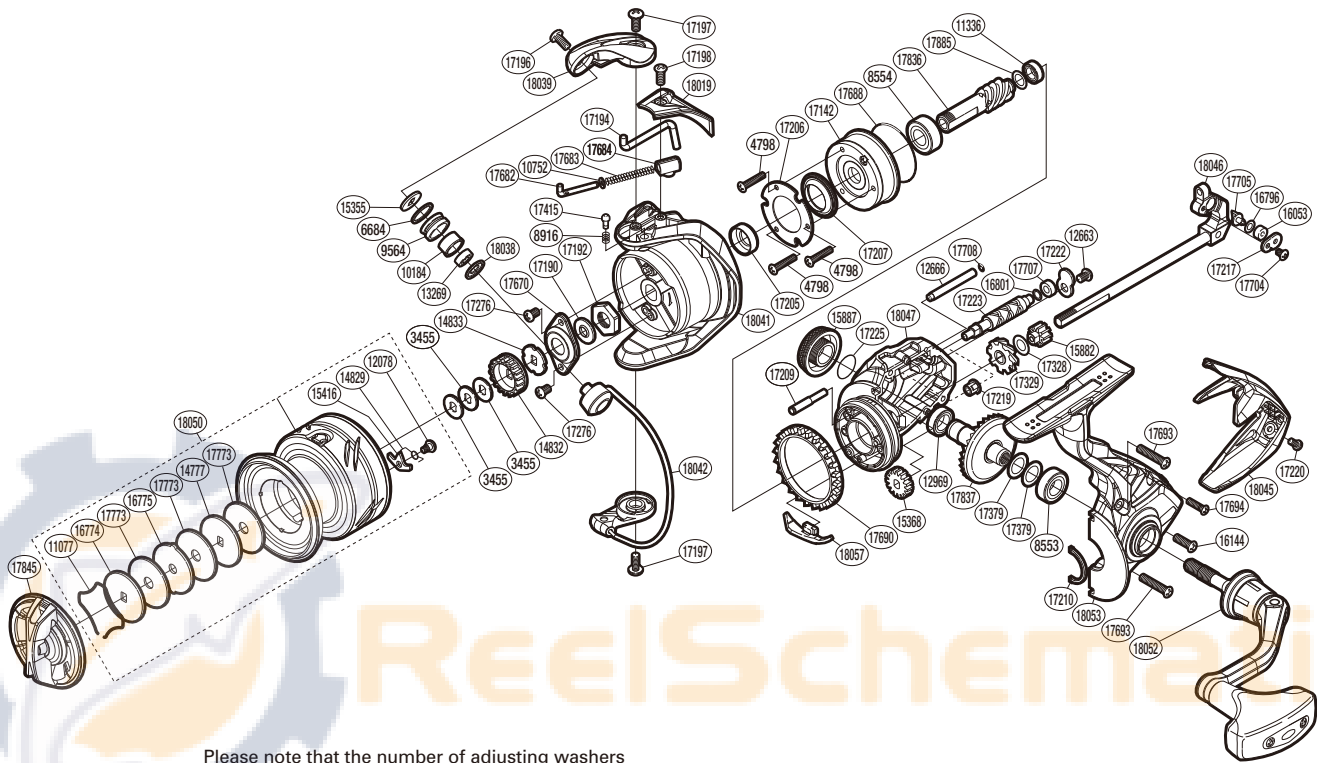

## ULT-C3000HGFB

Please note that the number of adjusting washers may not be the same as shown in the exploded views.  
(51SF03E032X) (Adjustment will vary with each individual product.)

Part No.	Description	Part No.	Description	Part No.	Description
RD 3455	Spool Washer	RD16796	Spacer	RD17688	O Ring
RD 4798	Screw	RD16801	Washer	RD17690	Friction Ring
RD 6684	Line Roller Spacer	RD17142	Roller Clutch Assembly	RD17693	Screw
RD 8553	Ball Bearing	RD17190	Bearing Water Proof	RD17694	Screw
RD 8554	Ball Bearing	RD17192	Rotor Nut	RD17704	Screw
RD 8916	Click Spring	RD17194	Bail Trip Lever	RD17705	Oscillating Pawl
RD 9564	Line Roller	RD17196	Screw	RD17707	Worm Bushing
RD10184	Line Roller Bushing	RD17197	Screw	RD17708	O Ring
RD10752	Bail Spring Guide A Support	RD17198	Screw	RD17773	Drag Washer
RD11077	Drag Washers Retainer	RD17205	Rotor Ring	RD17836	Pinion Gear
RD11336	Ball Bearing	RD17206	Roller Clutch Reinforce	RD17837	Drive Gear
RD12078	Screw	RD17207	Roller Clutch Water Proof	RD17845	Drag Knob
RD12663	Screw	RD17209	Idle Gear B Shaft	RD17885	Washer
RD12666	Oscillating Guide A	RD17210	Flange Water Proof	RD18019	Bail Spring Cover
RD12969	Ball Bearing	RD17217	Oscillating Pawl Cover	RD18038	Line Roller Support (B)
RD13269	Ball Bearing	RD17219	Worm Bushing (Front)	RD18039	Bail Arm
RD14777	Key Washer	RD17220	Screw	RD18041	Rotor
RD14829	Drag Click Spring	RD17222	Worm Shaft Retainer	RD18042	Bail Assembly
RD14832	Spool Support A	RD17223	Worm Shaft	RD18045	Rear Protector
RD14833	Spool Support B	RD17225	O Ring	RD18046	Main Shaft Assembly
RD15355	Line Roller Washer	RD17276	Screw	RD18047	Body
RD15368	Idle Gear	RD17328	Washer	RD18050	Spool Assembly
RD15416	Drag Click	RD17329	Idle Gear B (Large)	RD18052	Handle Assembly
RD15882	Idle Gear B (Small)	RD17379	Washer	RD18053	Side Cover
RD15887	Handle Screw Cap	RD17415	Click Pin	RD18057	Bail Trip Strike
RD16053	Oscillating Slider Bushing	RD17670	Rotor Nut Lock Plate		
RD16144	Screw	RD17682	Bail Spring Guide A		
RD16774	Key Washer	RD17683	Bail Spring		
RD16775	Eared Washer	RD17684	Bail Spring Seat	RD18054	Anti Line Slip Sticker